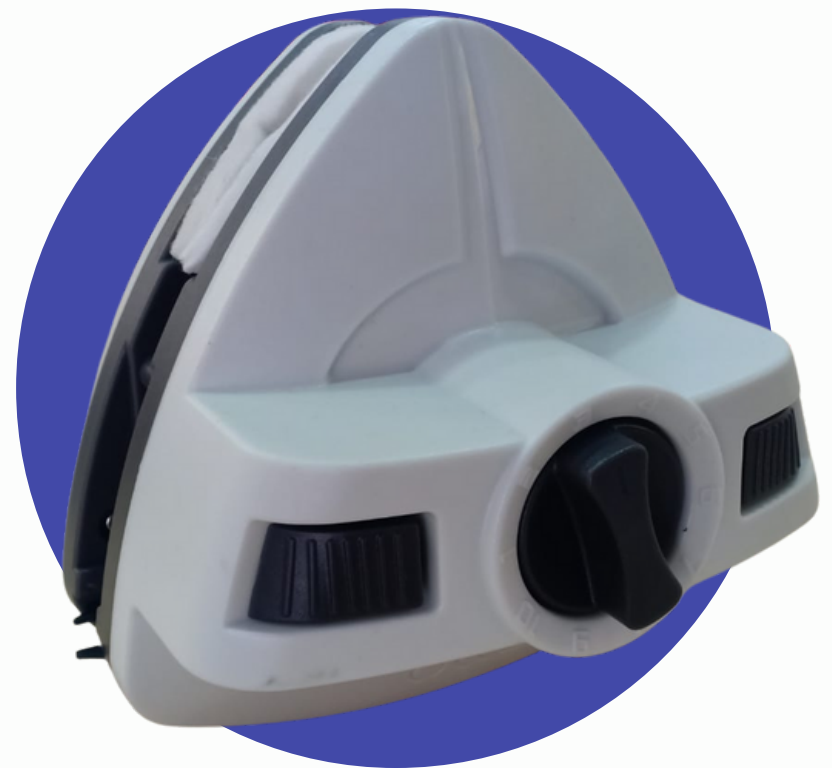

Household Feather Duster with Extended Telescopic Pole

CALL +673 737 3034 NOW!

✉ sales@ezeegroups.com ☎ +673 242 0373 (Office)
🌐 <https://ezeegroups.com/ezeeclean>

Magnetic Glass Cleaners

**Glass Cleaner Double Sided
(5-28mm)**

**Glass Cleaner Double Sided
(10-25mm)**

Glass Cleaning Scraper Tool

**Available in
Metal & Plastic Blades**

CALL +673 737 3034 NOW!

✉ sales@ezeegroups.com ☎ +673 242 0373 (Office)
🌐 <https://ezeegroups.com/ezeeclean>