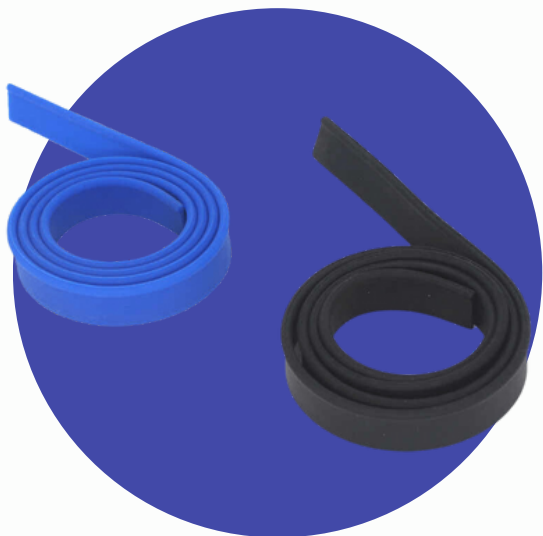

**Glass Cleaner Double Sided
(10-25mm)**

Glass Cleaning Scraper Tool

**Available in
Metal & Plastic Blades**

CALL +673 737 3034 NOW!

✉ sales@ezeegroups.com ☎ +673 242 0373 (Office)
🌐 <https://ezeegroups.com/ezeeclean>

Window Glass Cleaning Tools

AF06109
Rubber Stripes

AF0441B
14" Stainless Window
Squeegee

CALL +673 737 3034 NOW!

✉ sales@ezeegroups.com ☎ +673 242 0373 (Office)
🌐 <https://ezeegroups.com/ezeeclean>

AF06014 - 14" Applicator pad

Telescopic Pole Black

AF05011 - 8 meters
AF05012 - 9 meters

- **Application: Handle for cleaning tools**
- **Material: Aluminum with Plastic Lock**

CALL +673 737 3034 NOW!

✉ sales@ezeegroups.com ☎ +673 242 0373 (Office)
🌐 <https://ezeegroups.com/ezeeclean>