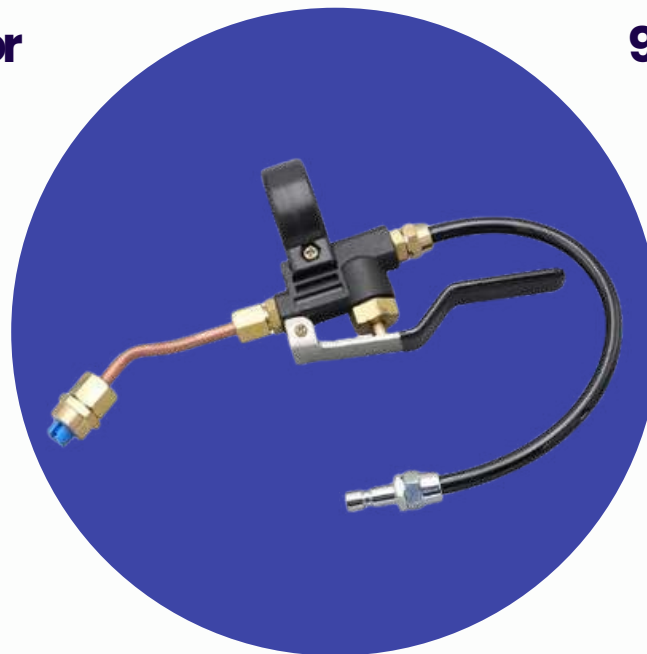

Vacuum Cleaner Parts

Motor of Wet&Dry Vacuum

For BY788A, BY501, BF583A
Power: 1000W/1500W

Accessories of Wet&Dry Vacuum 30L/80L/90L

CALL +673 737 3034 NOW!

✉ sales@ezeegroups.com ☎ +673 242 0373 (Office)
🌐 <https://ezeegroups.com/ezeeclean>

白云清洁
BAIYUN CLEANING

Ezee Clean
Sdn. Bhd.

Vacuum Cleaner Accessories

**19cm Plastic Extractor
Head with Sprayer**

**9.2cm Plastic Extractor
Head with Sprayer**

**Sprayer Switch for
Wet/Dry/Vacuum**

CALL +673 737 3034 NOW!

✉ sales@ezeegroups.com ☎ +673 242 0373 (Office)
🌐 <https://ezeegroups.com/ezeeclean>

Vacuum Cleaner Accessories

**Stainless Steel Industrial
Vacuum Buckle**

**(9.2cm/19cm) Transparent
Sofa and Carpet Extractor w/
20.8cm Steel Pipe**