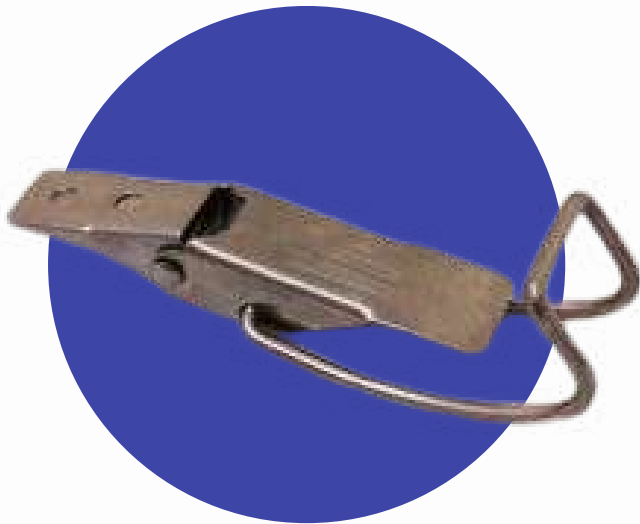

白云清洁
BAIYUN CLEANING

Ezee Clean
Sdn. Bhd.

Vacuum Cleaner Accessories

**19cm Plastic Extractor
Head with Sprayer**

**9.2cm Plastic Extractor
Head with Sprayer**

**Sprayer Switch for
Wet/Dry/Vacuum**

CALL +673 737 3034 NOW!

✉ sales@ezeegroups.com ☎ +673 242 0373 (Office)
🌐 <https://ezeegroups.com/ezeeclean>

Vacuum Cleaner Accessories

**Stainless Steel Industrial
Vacuum Buckle**

**(9.2cm/19cm) Transparent
Sofa and Carpet Extractor w/
20.8cm Steel Pipe**