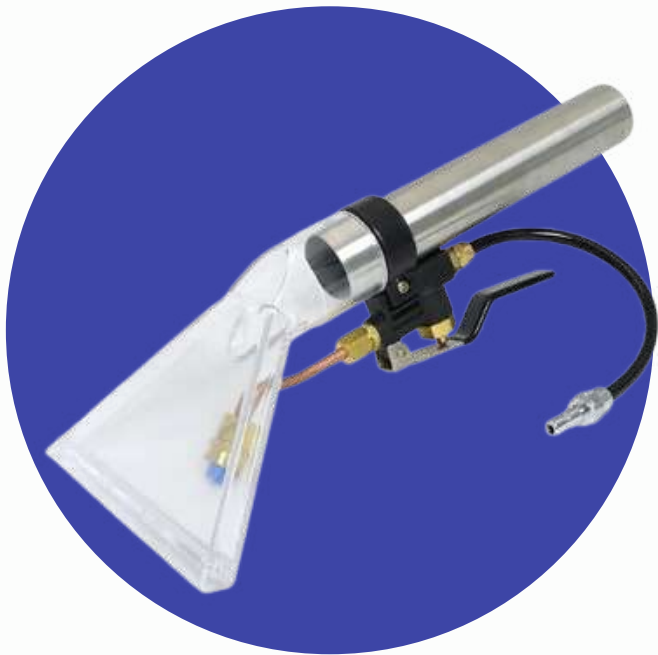

BY788A Silent Dry Vacuum Cleaner 15L

- **Function: Dry**
- **Power: 1300W**
- **Voltage: 220-240**
- **Capacity: 15L**
- **Metal Tube: Telescopic**
- **Vacuum: 2000mmH2O**
- **Noise: 55dB**

CALL +673 737 3034 NOW!

✉ sales@ezeegroups.com ☎ +673 242 0373 (Office)
🌐 <https://ezeegroups.com/ezeeclean>

BY500 Wet Dry Vacuum Cleaner 15L

- **Function: Wet & Dry**
- **Power: 1300W**
- **Voltage: 220**
- **Capacity: 15L**
- **Cable Length: 5M**
- **Vacuum: 2000mmH2O**

Vacuum Cleaner Parts

Motor of Wet&Dry Vacuum

For BY788A, BY501, BF583A
Power: 1000W/1500W

Accessories of Wet&Dry Vacuum 30L/80L/90L

CALL +673 737 3034 NOW!

✉ sales@ezeegroups.com ☎ +673 242 0373 (Office)
🌐 <https://ezeegroups.com/ezeeclean>

白云清洁
BAIYUN CLEANING

Ezee Clean
Sdn. Bhd.

Vacuum Cleaner Accessories

**19cm Plastic Extractor
Head with Sprayer**

**9.2cm Plastic Extractor
Head with Sprayer**

**Sprayer Switch for
Wet/Dry/Vacuum**

CALL +673 737 3034 NOW!