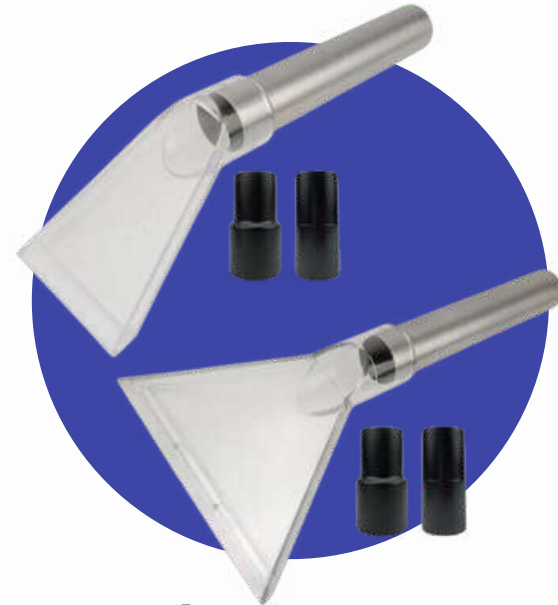

Vacuum Cleaner Parts

Motor of Wet&Dry Vacuum

For BY788A, BY501, BF583A
Power: 1000W/1500W

Accessories of Wet&Dry Vacuum 30L/80L/90L

CALL +673 737 3034 NOW!

✉ sales@ezeegroups.com ☎ +673 242 0373 (Office)
🌐 <https://ezeegroups.com/ezeeclean>

白云清洁
BAIYUN CLEANING

Ezee Clean
Sdn. Bhd.

Vacuum Cleaner Accessories

**19cm Plastic Extractor
Head with Sprayer**

**9.2cm Plastic Extractor
Head with Sprayer**

**Sprayer Switch for
Wet/Dry/Vacuum**

CALL +673 737 3034 NOW!

✉ sales@ezeegroups.com ☎ +673 242 0373 (Office)
🌐 <https://ezeegroups.com/ezeeclean>

Vacuum Cleaner Accessories

**Stainless Steel Industrial
Vacuum Buckle**

**(9.2cm/19cm) Transparent
Sofa and Carpet Extractor w/
20.8cm Steel Pipe**