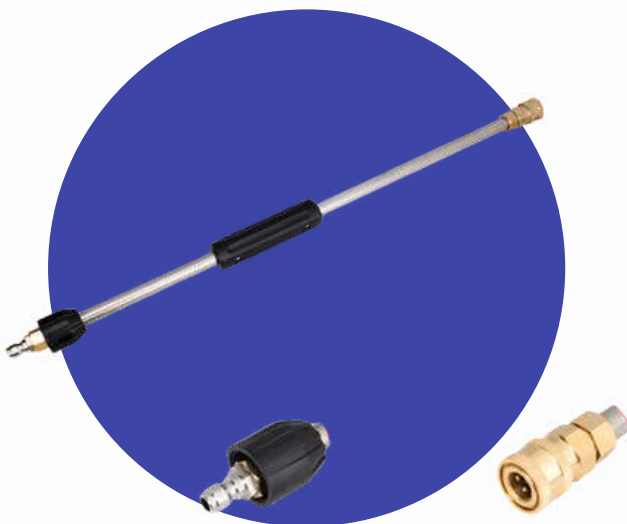

High Pressure 120cm Hand-Push Seven Nozzle Water Gun Floor Cleaning with Accessories

- 7pcs Stainless Steel Nozzle
- Pressure: 27Mpa
- Water Intake: 3/8 quick connect
- Universal Double wheel for easy moving
- Length: 120cm
- Cleaning Process: Cold Water Cleaning

CALL +673 737 3034 NOW!

✉ sales@ezeegroups.com ☎ +673 242 0373 (Office)
🌐 <https://ezeegroups.com/ezeeclean>

High Pressure Machine Accessories

**High pressure water
pipe with nozzle**
Size: 8mm & 10mm

**High Pressure 1/4 Quick Plug
Rotating 4 Nozzle Head**

**High Pressure 1M
Quick Plug Extension Rod**

**Quick Plug Floor
Cleaning Nozzle Set**
Size: 4 & 7 Nozzle

CALL +673 737 3034 NOW!

✉ sales@ezeegroups.com ☎ +673 242 0373 (Office)
🌐 <https://ezeegroups.com/ezeeclean>