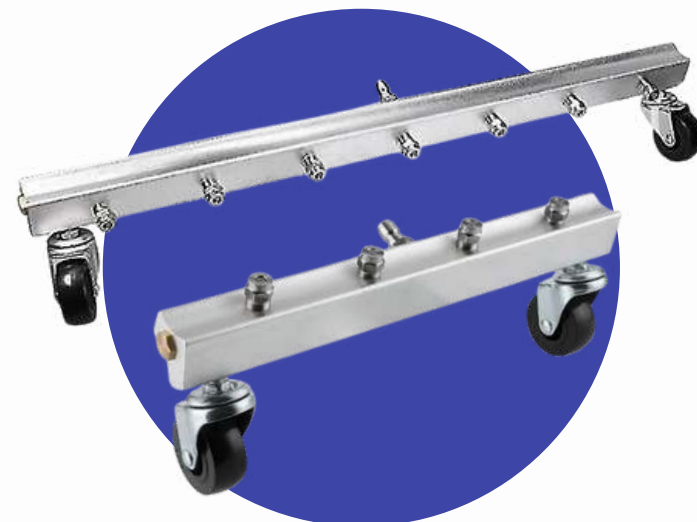

High Pressure 120cm Hand-Push Seven Nozzle Water Gun Floor Cleaning with Accessories

- 7pcs Stainless Steel Nozzle
- Pressure: 27Mpa
- Water Intake: 3/8 quick connect
- Universal Double wheel for easy moving
- Length: 120cm
- Cleaning Process: Cold Water Cleaning

CALL +673 737 3034 NOW!

✉ sales@ezeegroups.com ☎ +673 242 0373 (Office)
🌐 <https://ezeegroups.com/ezeeclean>

High Pressure Machine Accessories

**High pressure water
pipe with nozzle**
Size: 8mm & 10mm

**High Pressure 1/4 Quick Plug
Rotating 4 Nozzle Head**

**High Pressure 1M
Quick Plug Extension Rod**

**Quick Plug Floor
Cleaning Nozzle Set**
Size: 4 & 7 Nozzle

CALL +673 737 3034 NOW!

✉ sales@ezeegroups.com ☎ +673 242 0373 (Office)
🌐 <https://ezeegroups.com/ezeeclean>