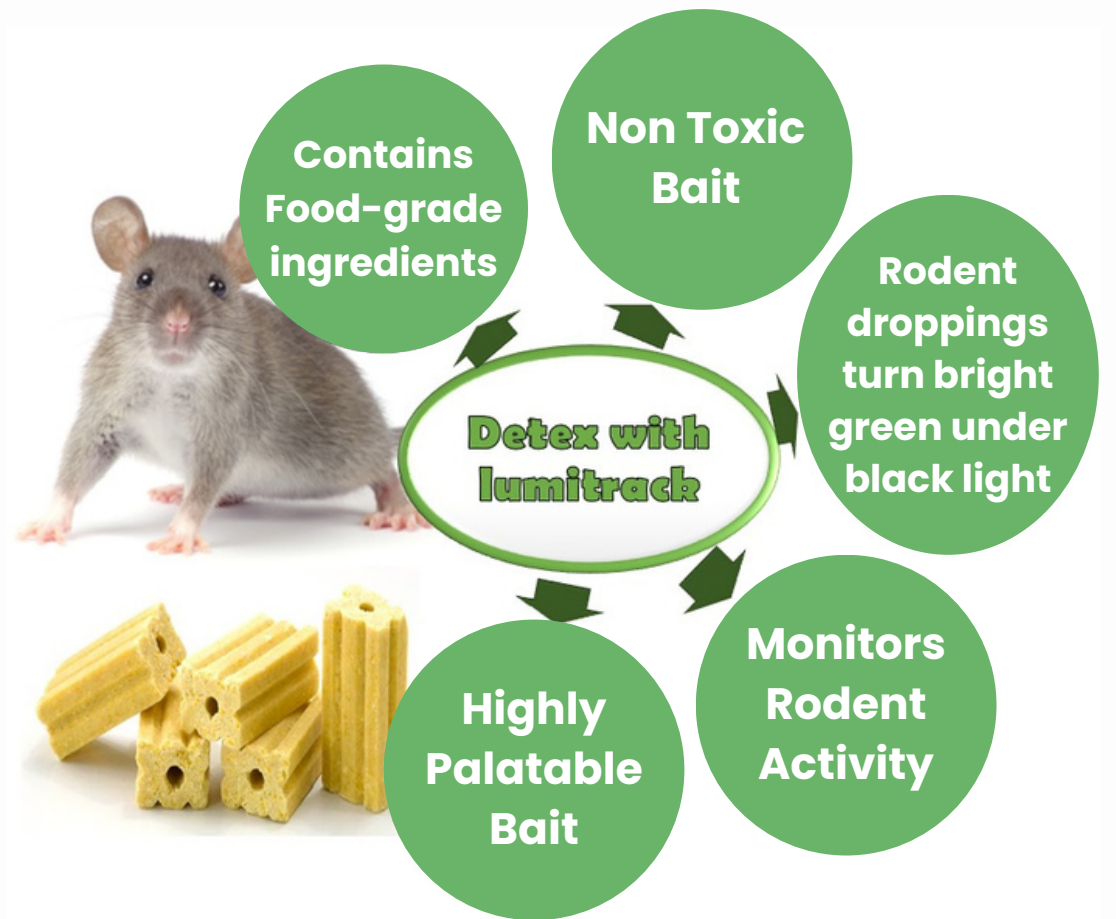

Detex Block with Lumitrack

CALL +673 737 3034 NOW!

✉ sales@ezeegroups.com ☎ +673 242 0373 (Office)
🌐 <https://ezeegroups.com/ezeeclean>